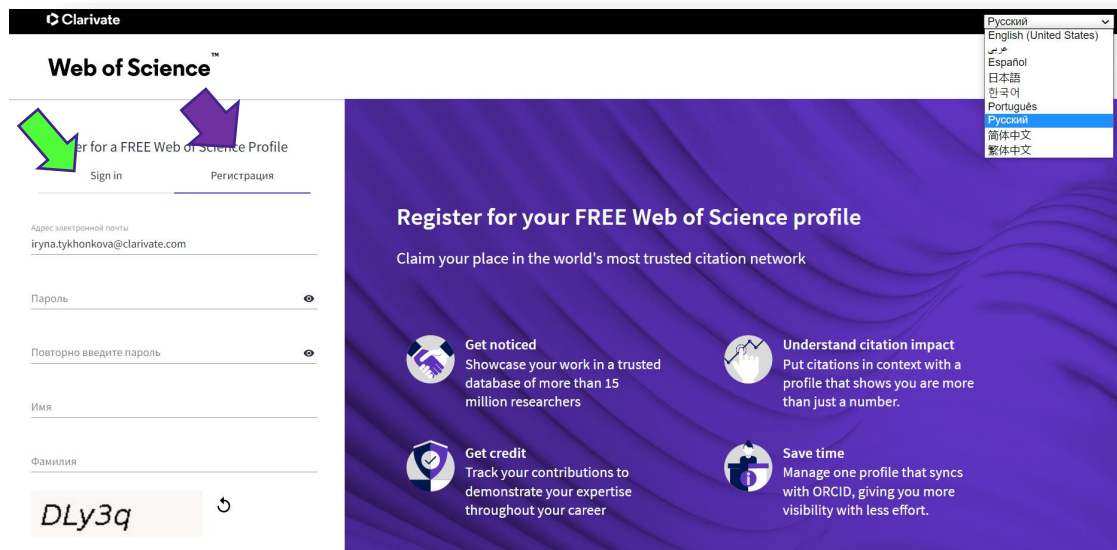

한국어

Português

Русский

简体中文

繁体中文

Register for your FREE Web of Science profile

Claim your place in the world's most trusted citation network

-  **Get noticed**
Showcase your work in a trusted database of more than 15 million researchers
-  **Understand citation impact**
Put citations in context with a profile that shows you are more than just a number.
-  **Get credit**
Track your contributions to demonstrate your expertise throughout your career
-  **Save time**
Manage one profile that syncs with ORCID, giving you more visibility with less effort.

Web of Science: вхід/реєстрація

Доступ відсутній/за межами установи

Є доступ/в установі

Web of Science: вхід/реєстрація в установі де є доступ

Заповніть анкету

Register for a FREE Web of Science Profile

[Sign in](#) [Регистрация](#)