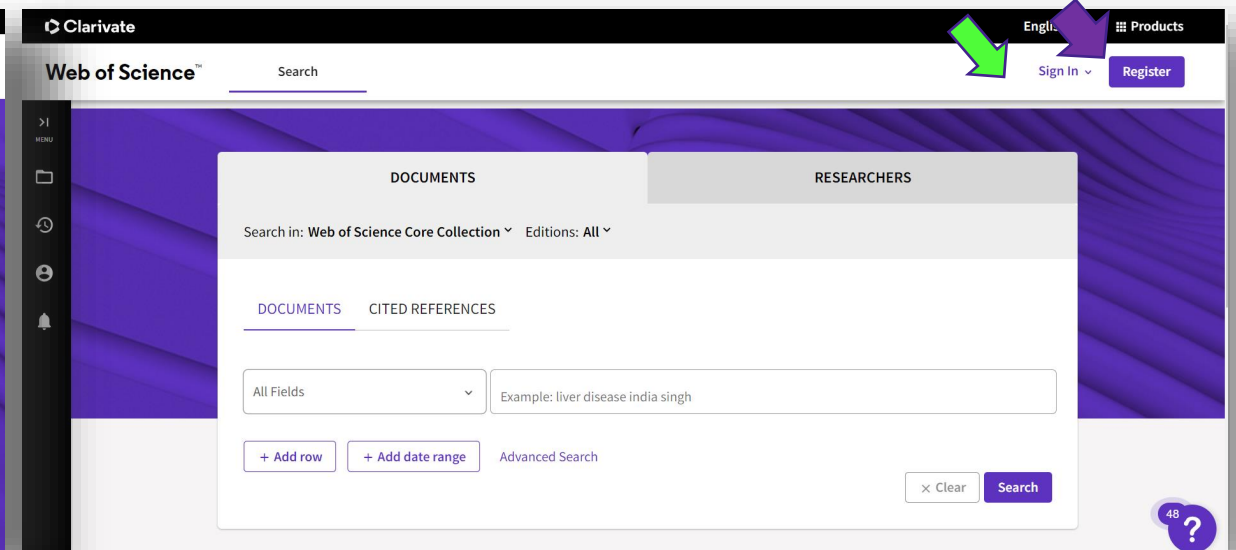

Web of Science: вхід/реєстрація

Доступ відсутній/за межами установи

Є доступ/в установі